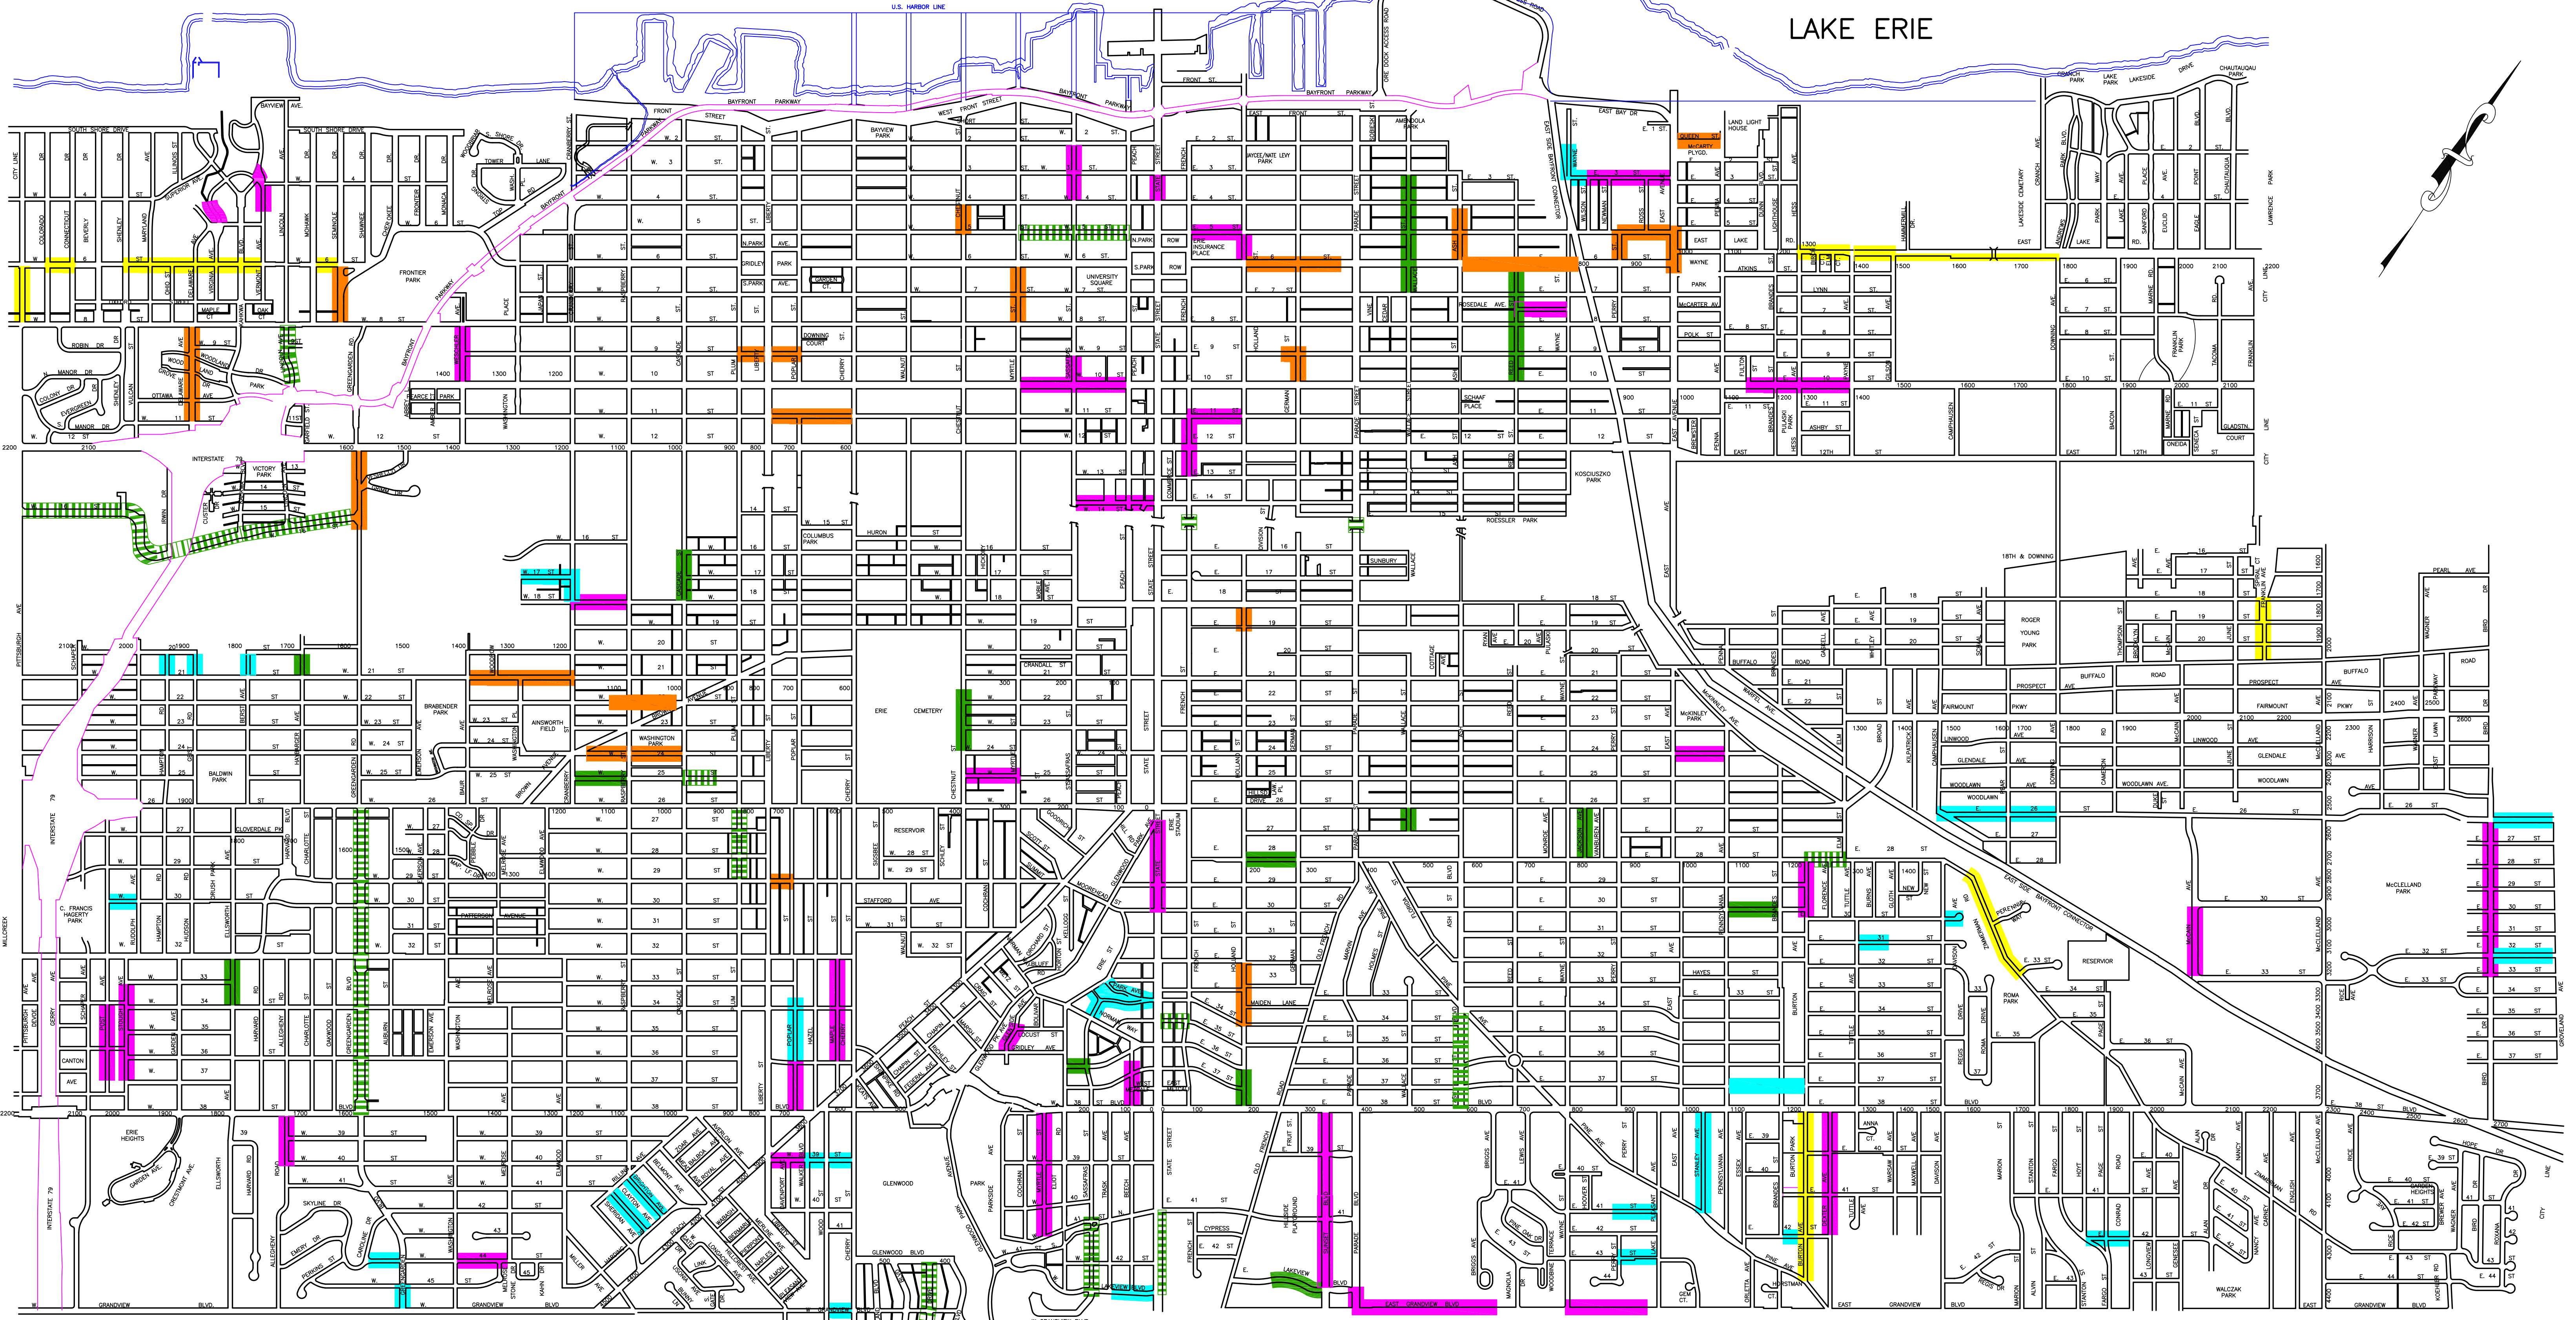

CITY OF ERIE 2017 PAVING MAP

PRESQUE ISLE BAY

- CONTRACTED MILLING & RESURFACING 1
- CONTRACTED MILLING & RESURFACING 2
- CONTRACTED MILLING & RESURFACING 3
- BUREAU OF STREETS CURB TO CURB PAVING
- BUREAU OF STREETS SELECTIVE MILLING & RESURFACING
- FEDERAL AID LOCAL ROUTES

LAKE ERIE

AMBER DR	BIRD DR	E 13	CHARN ST	DANSPORT AVE	EMERY DR	GERRY AVE	HAYES ST	JAMES ST	LOUETT ST	MERLANE AVE	OTTAWA ST	STATE ST	WALKER AVE
ALAN DR	BLISS DR	E 12	CHARLOTTE ST	DELAWARE AVE	ENGLISH AVE	GLAZIER CT	HICK AVE	HICKMAN ST	LORETTA ST	METCALF ST	OXFORD ST	STANFORD ST	WALKER BLVD
ALDEN DR	BLOOMING DR	E 11	CHERRY DR	DELAWARE AVE	ENGLISH AVE	GLAZIER CT	HICK AVE	HICKMAN ST	LORETTA ST	METCALF ST	OXFORD ST	STANFORD ST	WALKER BLVD
ALMON AVE	BLOOMING DR	E 10	CHERRY DR	DELAWARE AVE	ENGLISH AVE	GLAZIER CT	HICK AVE	HICKMAN ST	LORETTA ST	METCALF ST	OXFORD ST	STANFORD ST	WALKER BLVD
ALMON AVE	BLOOMING DR	E 9	CHERRY DR	DELAWARE AVE	ENGLISH AVE	GLAZIER CT	HICK AVE	HICKMAN ST	LORETTA ST	METCALF ST	OXFORD ST	STANFORD ST	WALKER BLVD
ALMON AVE	BLOOMING DR	E 8	CHERRY DR	DELAWARE AVE	ENGLISH AVE	GLAZIER CT	HICK AVE	HICKMAN ST	LORETTA ST	METCALF ST	OXFORD ST	STANFORD ST	WALKER BLVD
ALMON AVE	BLOOMING DR	E 7	CHERRY DR	DELAWARE AVE	ENGLISH AVE	GLAZIER CT	HICK AVE	HICKMAN ST	LORETTA ST	METCALF ST	OXFORD ST	STANFORD ST	WALKER BLVD
ALMON AVE	BLOOMING DR	E 6	CHERRY DR	DELAWARE AVE	ENGLISH AVE	GLAZIER CT	HICK AVE	HICKMAN ST	LORETTA ST	METCALF ST	OXFORD ST	STANFORD ST	WALKER BLVD
ALMON AVE	BLOOMING DR	E 5	CHERRY DR	DELAWARE AVE	ENGLISH AVE	GLAZIER CT	HICK AVE	HICKMAN ST	LORETTA ST	METCALF ST	OXFORD ST	STANFORD ST	WALKER BLVD
ALMON AVE	BLOOMING DR	E 4	CHERRY DR	DELAWARE AVE	ENGLISH AVE	GLAZIER CT	HICK AVE	HICKMAN ST	LORETTA ST	METCALF ST	OXFORD ST	STANFORD ST	WALKER BLVD
ALMON AVE	BLOOMING DR	E 3	CHERRY DR	DELAWARE AVE	ENGLISH AVE	GLAZIER CT	HICK AVE	HICKMAN ST	LORETTA ST	METCALF ST	OXFORD ST	STANFORD ST	WALKER BLVD
ALMON AVE	BLOOMING DR	E 2	CHERRY DR	DELAWARE AVE	ENGLISH AVE	GLAZIER CT	HICK AVE	HICKMAN ST	LORETTA ST	METCALF ST	OXFORD ST	STANFORD ST	WALKER BLVD
ALMON AVE	BLOOMING DR	E 1	CHERRY DR	DELAWARE AVE	ENGLISH AVE	GLAZIER CT	HICK AVE	HICKMAN ST	LORETTA ST	METCALF ST	OXFORD ST	STANFORD ST	WALKER BLVD
ALMON AVE	BLOOMING DR	E 0	CHERRY DR	DELAWARE AVE	ENGLISH AVE	GLAZIER CT	HICK AVE	HICKMAN ST	LORETTA ST	METCALF ST	OXFORD ST	STANFORD ST	WALKER BLVD